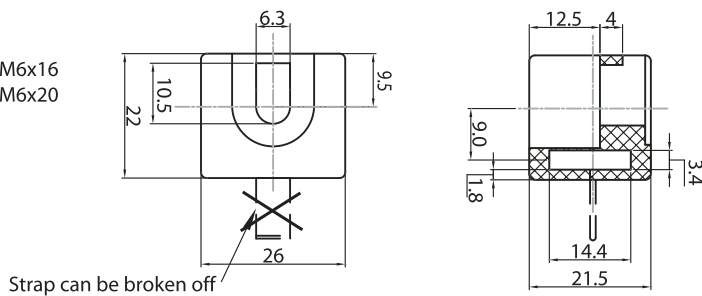

Long size

Short size

Long size L=44

9401-4430

Short size L=38

9401-3825

Version A  
 M6x16 6x20  
 For weld stud M6x16  
 For weld stud M6x20

Version B  
 M5x12  
 For weld stud M5x12