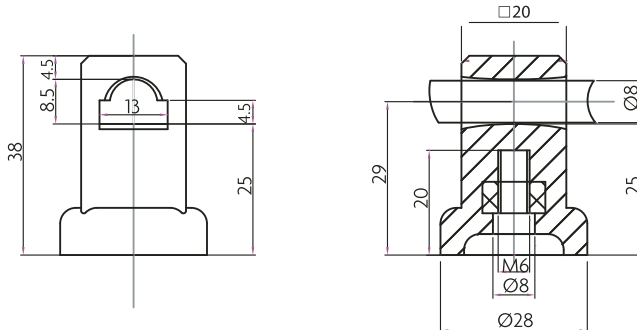

Long size

Short size

Long size L=44

9401-4430

Short size L=38

9401-3825

Version A  
 M6x16 6x20  
 For weld stud M6x16  
 For weld stud M6x20

Version B  
 M5x12  
 For weld stud M5x12