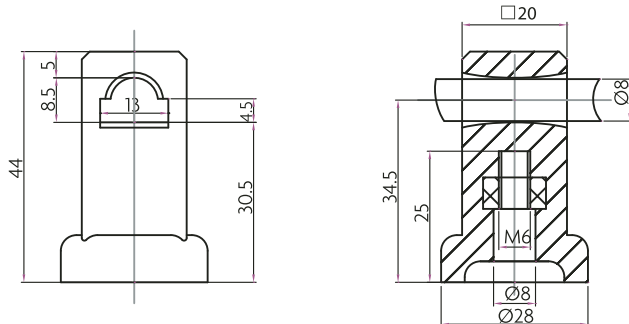

Long size

Short size

Long size L=44

9401-4430

Short size L=38

9401-3825

Version A  
 M6x16 6x20  
 For weld stud M6x16  
 For weld stud M6x20

Version B  
 M5x12  
 For weld stud M5x12