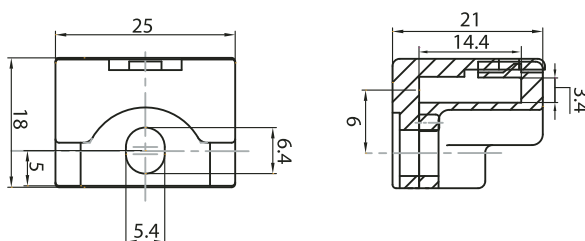

Long size

Short size

Long size L=44

9401-4430

Short size L=38

9401-3825

Version A  
 M6x16 6x20  
 For weld stud M6x16  
 For weld stud M6x20

Version B  
 M5x12  
 For weld stud M5x12