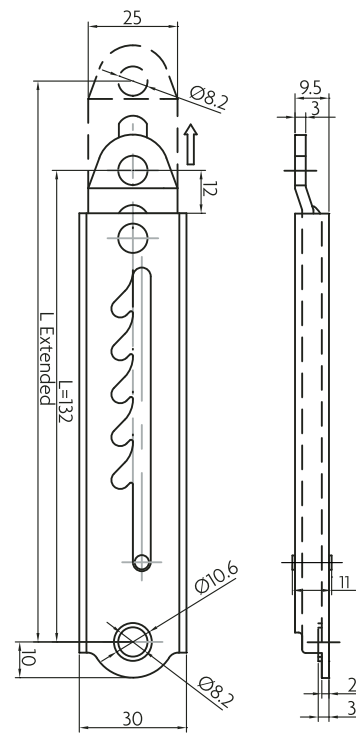

Long size

Short size

Stop	L Extended	
1.	234.5	164
2.	248	177
3.	261	189.5
4.	274.5	202.5
5.	288	214.5
6.	301	
7.	314.5	
8.	327	
9.	340.5	
10.	354	

Mounting Bracket  
(screw and selflocking nut include)

Note: The cover stay is sold with mounting bracket and related accessories together as standard.

	Steel in zinc plating
Long size	6301-01-00
Short size	6301-02-00