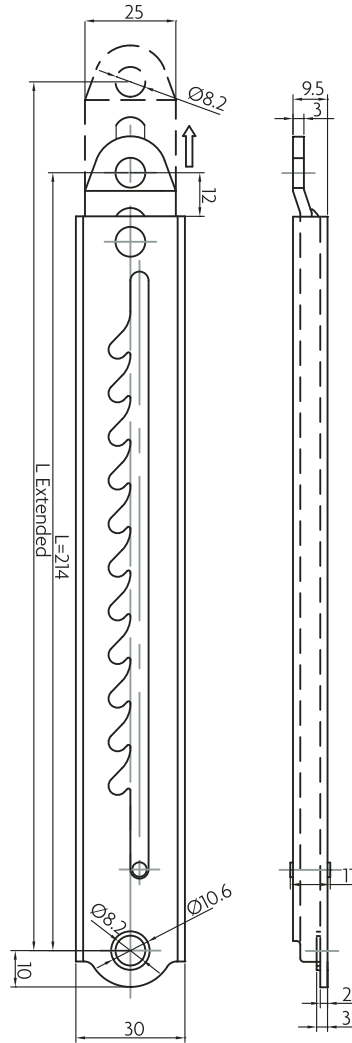

Long size

Short size

Stop	L Extended	
1.	234.5	164
2.	248	177
3.	261	189.5
4.	274.5	202.5
5.	288	214.5
6.	301	
7.	314.5	
8.	327	
9.	340.5	
10.	354	

Mounting Bracket  
(screw and selflocking nut include)

Note: The cover stay is sold with mounting bracket and related accessories together as standard.

	Steel in zinc plating
Long size	6301-01-00
Short size	6301-02-00