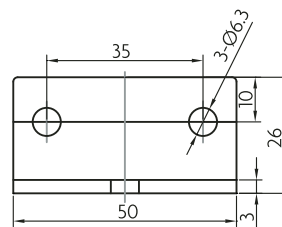

Long size

Short size

Stop	L Extended	
1.	234.5	164
2.	248	177
3.	261	189.5
4.	274.5	202.5
5.	288	214.5
6.	301	
7.	314.5	
8.	327	
9.	340.5	
10.	354	

Mounting Bracket  
(screw and selflocking nut include)

Note: The cover stay is sold with mounting bracket and related accessories together as standard.

	Steel in zinc plating
Long size	6301-01-00
Short size	6301-02-00