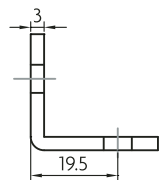

Long size

Short size

Stop	L Extended	
1.	234.5	164
2.	248	177
3.	261	189.5
4.	274.5	202.5
5.	288	214.5
6.	301	
7.	314.5	
8.	327	
9.	340.5	
10.	354	

Mounting Bracket  
(screw and selflocking nut include)

Note: The cover stay is sold with mounting bracket and related accessories together as standard.

	Steel in zinc plating
Long size	6301-01-00
Short size	6301-02-00